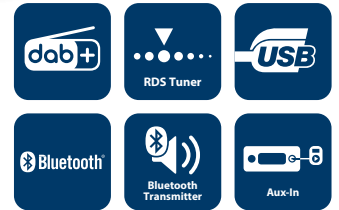

BPA 3022 M

The media centre for caravans and campers

BT SRC With the innovative Bluetooth transmitter you can transmit audio signals directly to your portable Bluetooth speaker. Enjoy crystal clear DAB+ and analogue radio outside your vehicle.

HIGHLIGHTS

- ✓ RDS FM / AM high grade tuner
- ✓ DAB+ tuner
- ✓ LC display
- ✓ Front USB
- ✓ Front aux-in
- ✓ Front headphone jack
- ✓ Bluetooth audio streaming
- ✓ Bluetooth audio transmitter
- ✓ HDMI pass through
- ✓ Video pass through
- ✓ 2 zone function
- ✓ Sub-out
- ✓ Max. power 4 x 40 watts

PALMA 200 DAB BT

HIGHLIGHTS

- ✓ RDS tuner
- ✓ DAB+ tuner
- ✓ FM (RDS), AM
- ✓ Playback formats: MP3, WMA
- ✓ Fast reading from USB
- ✓ Data carrier: USB, SD
- ✓ Selectable display modes (file, folder, title, artist, album & time)
- ✓ 9-digit display
- ✓ Bluetooth integrated (HFP, A2DP)
- ✓ Integrated microphone
- ✓ Front USB
- ✓ Front aux-in
- ✓ 4 x 40 watts max. 2-channel preamplifier
- ✓ Sound presets (flat, rock, pop, classical)
- ✓ X-Bass